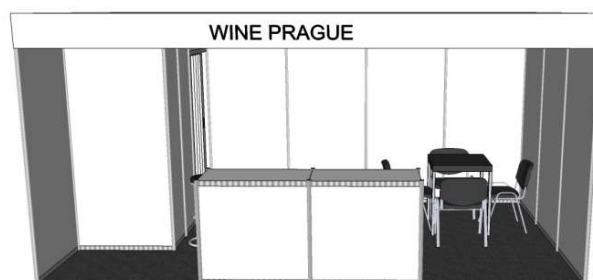

COMPLETE EXPOSURE OFFER

WINE PRAGUE 4. - 5. 11. 2020 PVA EXPO PRAHA

THE PRICE OF THE OFFER INCLUDES:

Exhibition area , registration fee, building type stand, (includes external walls and partition walls of storage areas made of white panels (Octanorm 100 x 250 cm), ceiling raster system, collar for the exposition identification - height of 30 cm, spot light fittings, carpet - grey, storage - shelf, lockable door), company name on the collar up to 15 letters, power supply 2 kW, night power supply, equipment set furniture

Graphic works are not included in the price.

EXPOSURE 15, size 5 x 3 m	price
exhibition area 5 x 3 m	1 185 €
registration fee	150 €
type stand 15 - 5 x 3 m	461 €
counter 100 x 50 x 110 - 2x	38 €
bar chair + waste basket	12 €
table + 4 x chair	44 €
company name on the collar up to 15 letters	17 €
power supply 2 kW	145 €
night power supply + refrigerator 70 l	68 €
Total price without VAT	2 120 €