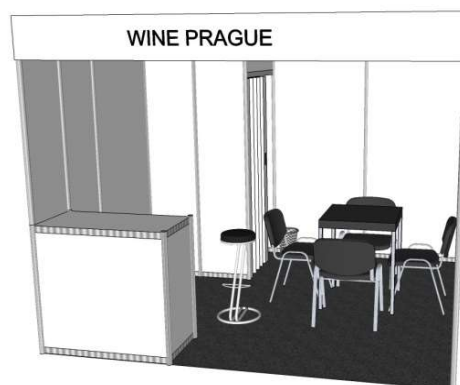

COMPLETE EXPOSURE OFFER

WINE PRAGUE 4. - 5. 11. 2020 PVA EXPO PRAHA

THE PRICE OF THE OFFER INCLUDES:

Exhibition area , registration fee, building type stand, (includes external walls and partition walls of storage areas made of white panels (Octanorm 100 x 250 cm), ceiling raster system, collar for the exposition identification - height of 30 cm, spot light fittings, carpet - grey, storage - shelf, lockable door), company name on the collar up to 15 letters,

power supply 2 kW, night power supply, equipment set furniture

Graphic works are not included in the price.

EXPOSURE 6, size 2 x 3 m	price
exhibition area 2 x 3 m	474 €
registration fee	150 €
type stand 6 - 2 x 3 m	240 €
counter 100 x 50 x 110	19 €
bar chair + waste basket	12 €
company name on the collar up to 15 letters	17 €
power supply 2 kW	145 €
night power supply + refrigerator 70 l	68 €
Total price without VAT	1 125 €

EXPOSURE 9, size 3 x 3 m	price
exhibition area 3 x 3 m	711 €
registration fee	150 €
type stand 9 - 3 x 3 m	290 €
counter 100 x 50 x 110	19 €
bar chair + waste basket	12 €
table + 4 x chair	44 €
company name on the collar up to 15 letters	17 €
power supply 2 kW	145 €
night power supply + refrigerator 70 l	68 €
Total price without VAT	1 456 €

COMPLETE EXPOSURE OFFER

WINE PRAGUE 4. - 5. 11. 2020 PVA EXPO PRAHA

THE PRICE OF THE OFFER INCLUDES:

Exhibition area , registration fee, building type stand, (includes external walls and partition walls of storage areas made of white panels (Octanorm 100 x 250 cm), ceiling raster system, collar for the exposition identification - height of 30 cm, spot light fittings, carpet - grey, storage - shelf, lockable door), company name on the collar up to 15 letters, power supply 2 kW, night power supply, equipment set furniture