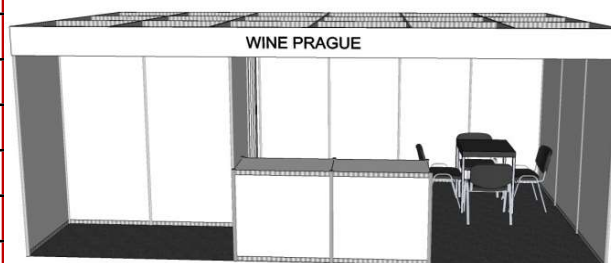

EXPOSURE 12, size 4 x 3 m	price
exhibition area 4 x 3 m	948 €
registration fee	150 €
type stand 12 - 4 x 3 m	385 €
counter 100 x 50 x 110 - 2x	38 €
bar chair + waste basket	12 €
table + 4 x chair	44 €
company name on the collar up to 15 letters	17 €
power supply 2 kW	145 €
night power supply + refrigerator 70 l	68 €
Total price without VAT	1 807 €

COMPLETE EXPOSURE OFFER

WINE PRAGUE 4. - 5. 11. 2020 PVA EXPO PRAHA

THE PRICE OF THE OFFER INCLUDES:

Exhibition area , registration fee, building type stand, (includes external walls and partition walls of storage areas made of white panels (Octanorm 100 x 250 cm), ceiling raster system, collar for the exposition identification - height of 30 cm, spot light fittings, carpet - grey, storage - shelf, lockable door), company name on the collar up to 15 letters, power supply 2 kW, night power supply, equipment set furniture

Graphic works are not included in the price.

EXPOSURE 15, size 5 x 3 m	price
exhibition area 5 x 3 m	1 185 €
registration fee	150 €
type stand 15 - 5 x 3 m	461 €
counter 100 x 50 x 110 - 2x	38 €
bar chair + waste basket	12 €
table + 4 x chair	44 €
company name on the collar up to 15 letters	17 €
power supply 2 kW	145 €
night power supply + refrigerator 70 l	68 €
Total price without VAT	2 120 €

EXPOSURE 18, size 6 x 3 m	price
exhibition area 6 x 3 m	1 422 €
registration fee	150 €
type stand 18 - 6 x 3 m	585 €
counter 100 x 50 x 110 - 2x	38 €
bar chair + waste basket	12 €
table + 4 x chair	44 €
company name on the collar up to 15 letters	17 €
power supply 2 kW	145 €
night power supply + refrigerator 70 l	68 €
Total price without VAT	2 481 €