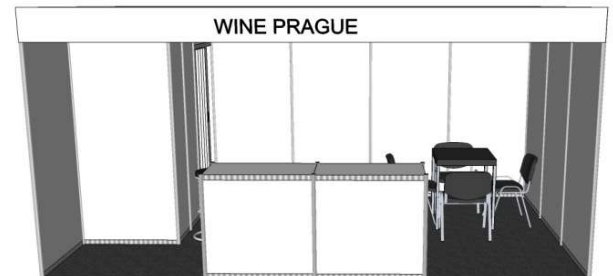

EXPOSURE 15, size 5 x 3 m	price
exhibition area 5 x 3 m	1 185 €
registration fee	150 €
type stand 15 - 5 x 3 m	532 €
counter 100 x 50 x 110 - 2x	44 €
bar chair + waste basket	14 €
table + 4 x chair	56 €
power supply 2 kW	164 €
night power supply + refrigerator 70 l	76 €
company name on the collar (price according to the number of letters)	
Total price without VAT	2 221 €