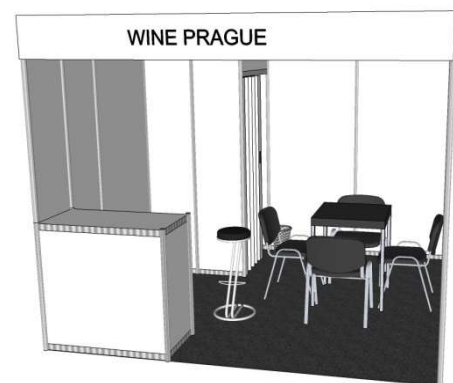

EXPOSURE 9, size 3 x 3 m	price
exhibition area 3 x 3 m	711 €
registration fee	150 €
type stand 9 - 3 x 3 m	336 €
counter 100 x 50 x 110	22 €
bar chair + waste basket	14 €
table + 4 x chair	56 €
power supply 2 kW	164 €
night power supply + refrigerator 70 l	76 €
company name on the collar (price according to the number of letters)	
Total price without VAT	1 529 €