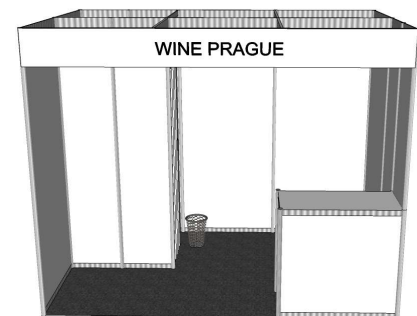

EXPOSURE 6, size 3 x 2 m	price
exhibition area 3 x 2 m	474 €
registration fee	150 €
type stand 6 - 3 x 2 m	274 €
counter 100 x 50 x 110	22 €
bar chair + waste basket	14 €
power supply 2 kW	164 €
night power supply + refrigerator 70 l	76 €
company name on the collar (price according to the number of letters)	
Total price without VAT	1 174 €