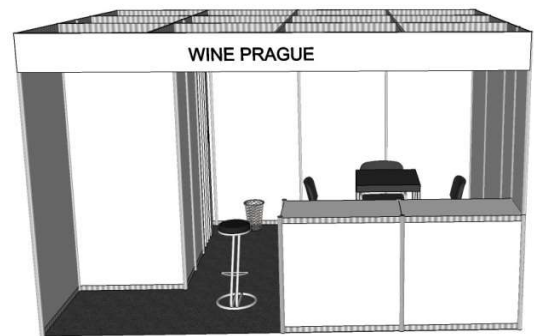

EXPOSURE 12, size 4 x 3 m	price
exhibition area 4 x 3 m	948 €
registration fee	150 €
type stand 12 - 4 x 3 m	440 €
counter 100 x 50 x 110 - 2x	44 €
bar chair + waste basket	14 €
table + 4 x chair	56 €
power supply 2 kW	164 €
night power supply + refrigerator 70 l	76 €
company name on the collar (price according to the number of letters)	
Total price without VAT	1 892 €