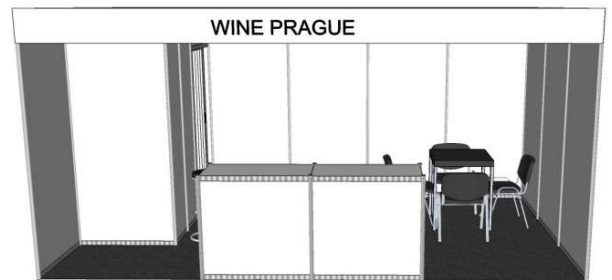

EXPOSURE 15, size 5 x 3 m	price
exhibition area 5 x 3 m	1 185 €
registration fee	150 €
type stand 15 - 5 x 3 m	461 €
counter 100 x 50 x 110 - 2x	38 €
bar chair + waste basket	12 €
table + 4 x chair	44 €
company name on the collar up to 15 letters	17 €
power supply 2 kW	145 €
night power supply + refrigerator 70 l	68 €
Total price without VAT	2 120 €