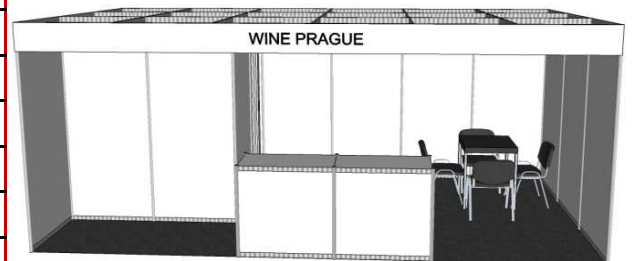

EXPOSURE 18, size 6 x 3 m	price
exhibition area 6 x 3 m	1 422 €
registration fee	150 €
type stand 18 - 6 x 3 m	585 €
counter 100 x 50 x 110 - 2x	38 €
bar chair + waste basket	12 €
table + 4 x chair	44 €
company name on the collar up to 15 letters	17 €
power supply 2 kW	145 €
night power supply + refrigerator 70 l	68 €
Total price without VAT	2 481 €